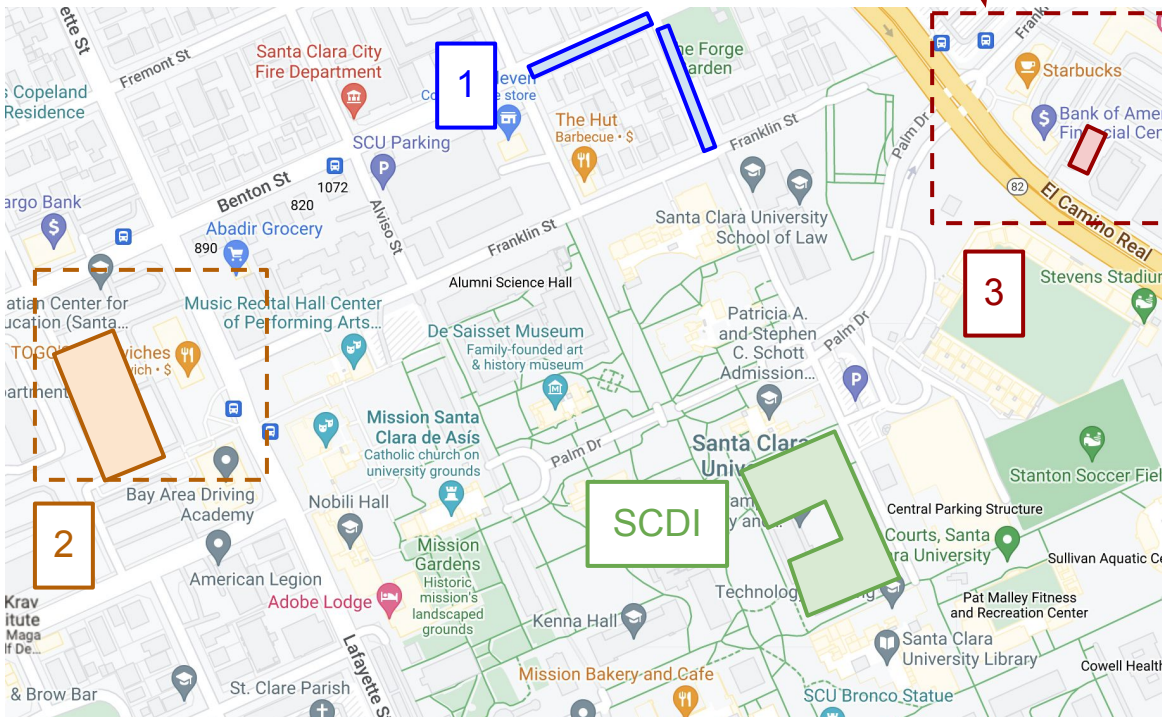

# Free parking for events at SCDI

Updated March 2023

view from \*

1. North of campus is a neighborhood with public street parking. The closest parking areas are limited to 4 hours between 8 AM - 6 PM. More spaces can be found on the neighborhood streets further to the northwest of the highlighted zones.

[GPS: 1051 Sherman St. Santa Clara CA 95050]

2. There is a large public parking area near Lafayette and Benton, near the Togo's restaurant.

[GPS: 1000 Lafayette St. Santa Clara CA 95050]

3. Most of the parking areas on the east side of El Camino are marked permit only, except for the small highlighted zone shown above. A picture of this area is given for easier identification.

[GPS: 475 CA-82, Santa Clara, CA 95050]