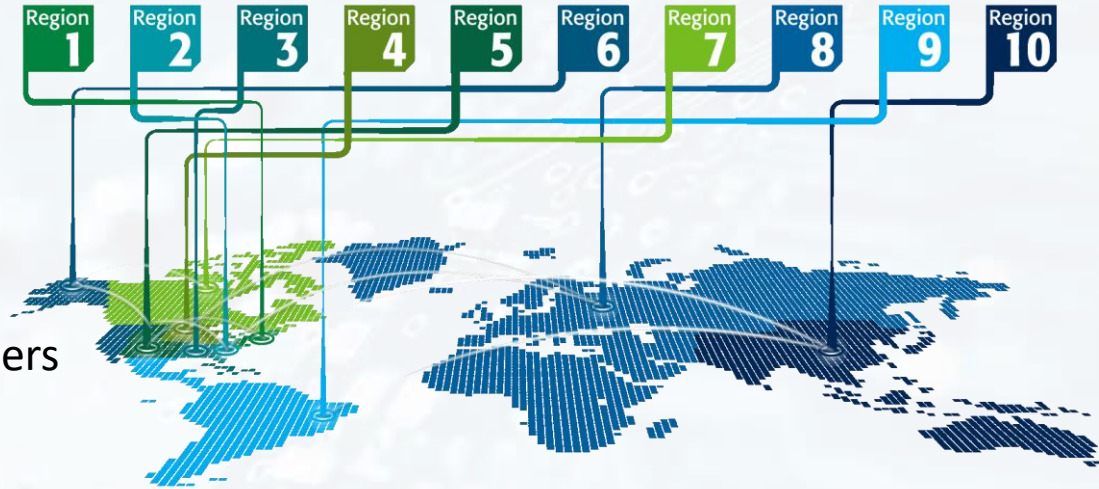

IEEE  
**140**  
1884 - 2024  
**YEARS**

*Celebrating **140 Years**  
of Advancing Technology  
for Humanity*

## IEEE has...

- ▶ Over **409,000** members in more than **160** countries, more than 60 percent of whom are from outside the United States
- ▶ More than **125,000** Student members
- ▶ **343** Sections in **ten** geographic Regions worldwide
- ▶ **2,615** Chapters that unite local members with similar technical interests
- ▶ **3,565** Student Branches at colleges and universities in over **100** countries
- ▶ **3,182** Student Branch Chapters of IEEE technical Societies
- ▶ **608** affinity groups and growing