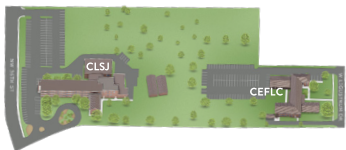

ST. MARY'S UNIVERSITY CAMPUS MAP

MAP KEY

- 39 Adele Hall*
 - 31 Albert B. Alkek Business Building
 - 43 Alumni Athletics & Convocation Center
Bill Greehey Arena
 - 10 Alumni Pavilion
 - 45 AT&T Center for Information Technology
 - 23 Blume Library
*Cottrell Learning Commons
Starbucks
The Pub at St. Mary's*
 - 37 Bordeaux Hall*
 - 30 Casa Maria Marianist Residence
 - 6 Center for Life Directions
 - 9 Chaminade Hall*
 - 3 Chaminade Tower
Admission Office
 - 7 Charles Francis Hall
 - 41 Cremer Hall*
 - 35 Donohoo Hall*
 - 27 Dougherty Hall*
 - 46 Founders Hall*
 - 34 Frederick Hall*
 - 8 Garni Science Hall
 - 24 Law Administration Building
Law Admissions Office
 - 25 Law Classrooms Building
Law Courtroom
 - 33 Law Library
*Law Alumni Room
Law Commons*
 - 44 Leies Hall*
 - 32 Lourdes Hall*
 - 12 Marian Hall*
 - 11 Marianist Residence
 - 21 Moody Life Sciences Center
 - 56 Périgieux Hall*
 - 26 Raba Law Building
 - 2 Reinbolt Hall
Assumption Chapel
 - 22 Richter Math-Engineering Center
 - 1 St. Louis Hall (Administration)
*Business Office
Financial Assistance
Registrar's Office*
 - 36 St. Mary's Research Center
*National Archives, Marianist Province of the
United States*
 - 18 Treadaway Hall*
*Guadalupe Chapel
Recital Hall
University Police*
 - 38 University Center
*Barnes & Noble at St. Mary's
Campus Life*
- Residence hall**
*The Village at St. Mary's**

OFF-CAMPUS LOCATIONS

- CLSJ Center for Legal and Social Justice
2507 NW 36th Street
- CEFLC Counselor Education and Family Life Center
251 W. Ligustrum Drive

ST. MARY'S
UNIVERSITY

The Catholic and
Marianist University